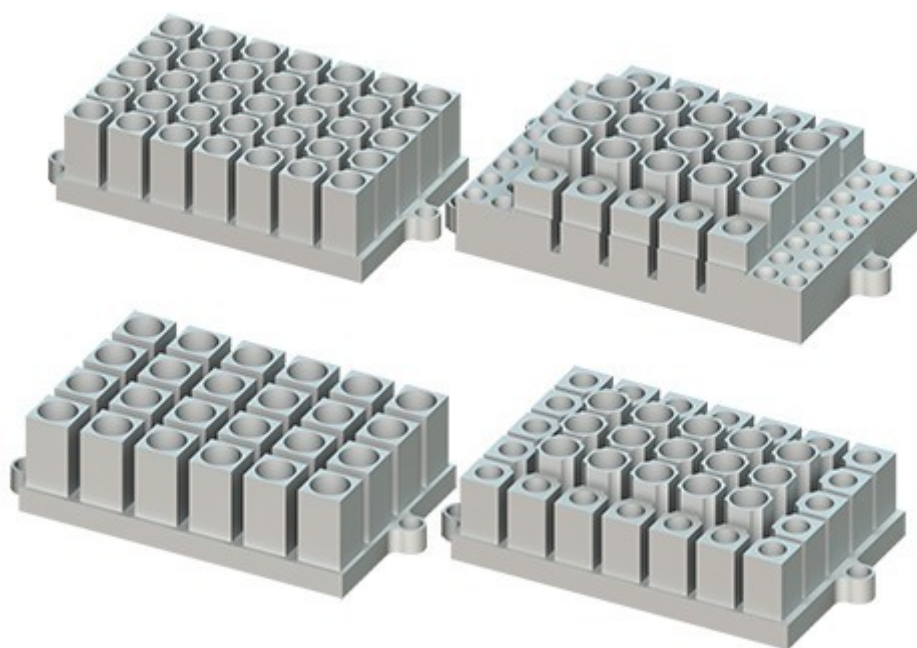

BHD09 Block for DS-200/300 Series

BHD09 Block for DS-200/300 Series, 103×67×30 Rectangular bath block

Iris Analytical Ltd.

66 W Flagler St #900 Miami, Florida 33130 United States