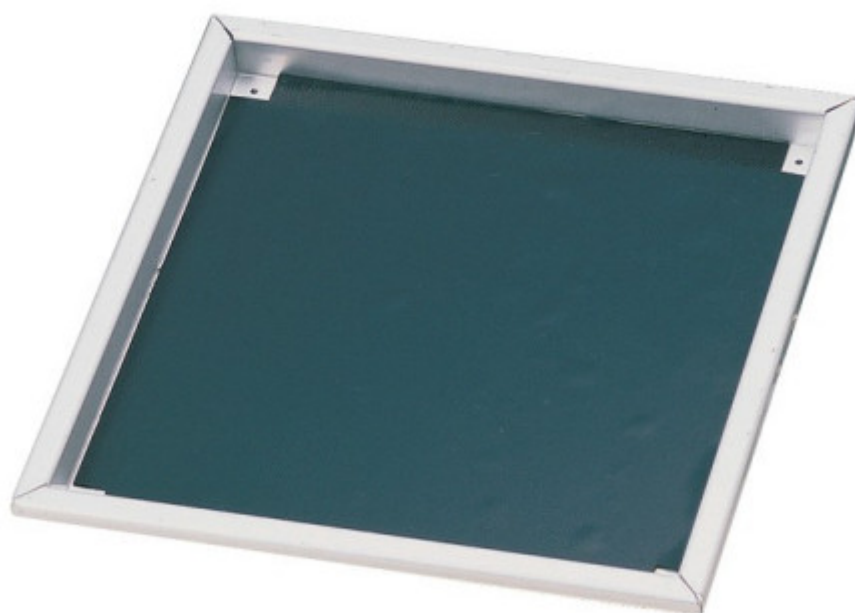

Rubber Surface Tray for Orbital Shakers OS-3050

Tray with adjustable bars for diverse and unconventional volumes.

Iris Analytical Ltd.

66 W Flagler St #900 Miami, Florida 33130 United States